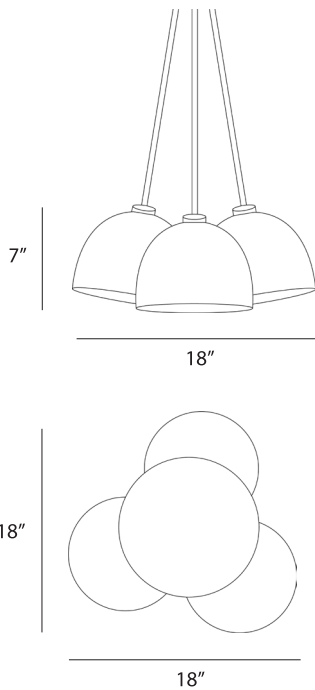

MUSHLUME

LIGHTING COLLECTION

CLUSTER 3 SHADE CHANDELIER

DIMENSIONS

TECHNICAL INFO

Pre-wired ceiling mounted (hardware included)
Compatible with all medium base LED bulbs
E26 socket
Recommended for use with LED bulb only
max equivalent to 40 watts
120V 60Hz
4 feet of cord included (custom lengths available)
Lampshade is installed and removed by shade ring
Shade ring inner-diameter:
1-9/16in outer-diameter: 2-3/16in

DIMENSIONS

TECHNICAL INFO

Pre-wired ceiling mounted (hardware included)
Compatible with all medium base LED bulbs
E26 socket
Recommended for use with LED bulb only
max equivalent to 40 watts
120V 60Hz
4 feet of cord included (custom lengths available)
Lampshade is installed and removed by shade ring
Shade ring inner-diameter:
1-9/16in outer-diameter: 2-3/16in