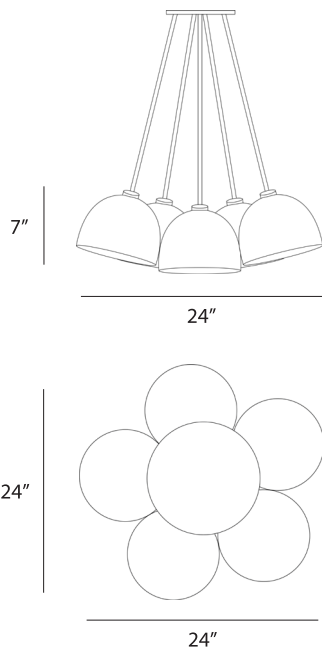

MUSHLUME

LIGHTING COLLECTION

CLUSTER 3 SHADE CHANDELIER

DIMENSIONS

TECHNICAL INFO

Pre-wired ceiling mounted (hardware included)
Compatible with all medium base LED bulbs
E26 socket
Recommended for use with LED bulb only
max equivalent to 40 watts
120V 60Hz
4 feet of cord included (custom lengths available)
Lampshade is installed and removed by shade ring
Shade ring inner-diameter:
1-9/16in outer-diameter: 2-3/16in

DIMENSIONS

TECHNICAL INFO

Pre-wired ceiling mounted (hardware included)
Compatible with all medium base LED bulbs
E26 socket
Recommended for use with LED bulb only
max equivalent to 40 watts
120V 60Hz
4 feet of cord included (custom lengths available)
Lampshade is installed and removed by shade ring
Shade ring inner-diameter:
1-9/16in outer-diameter: 2-3/16in