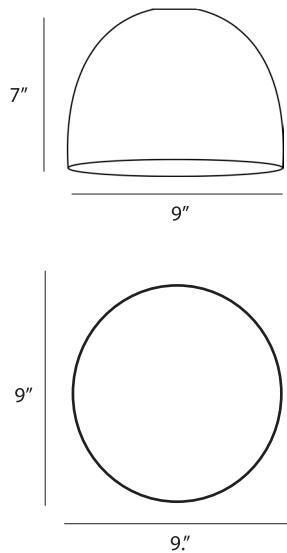

MUSHLUME

LIGHTING COLLECTION

CUP LIGHT PENDANT

DIMENSIONS

TECHNICAL INFO

Pre-wired ceiling mounted (hardware included)
Compatible with all medium base LED bulbs
E26 socket
Recommended for use with LED bulb only
max equivalent to 40 watts
120V 60Hz
6 feet of cord included (custom lengths available)
Available in flush mount
Lampshade is installed and removed by shade ring
Shade Ring inner-diameter:
1-9/16in outer-diameter: 2-3/16in