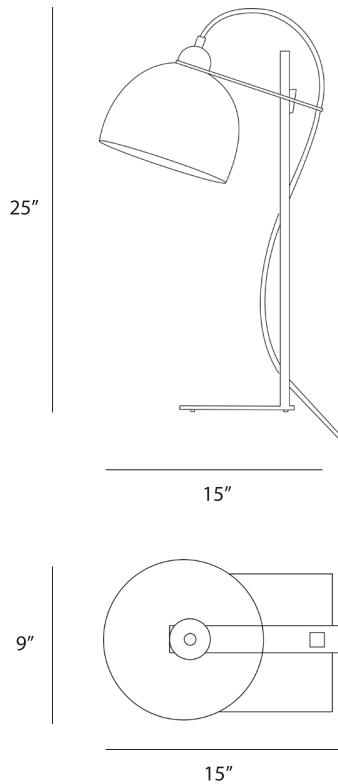

MUSHLUME

LIGHTING COLLECTION

CUP LIGHT TABLE LAMP

DIMENSIONS

TECHNICAL INFO

Pre-wired portable fixture
Compatible with all medium base LED bulbs
E26 socket
Recommended for use with LED bulb only
max equivalent to 40 watts
120V 60Hz

Lampshade is installed and removed by shade ring
Shade Ring inner-diameter:
1-9/16in outer-diameter: 2-3/16in

DANIELLE TROFE