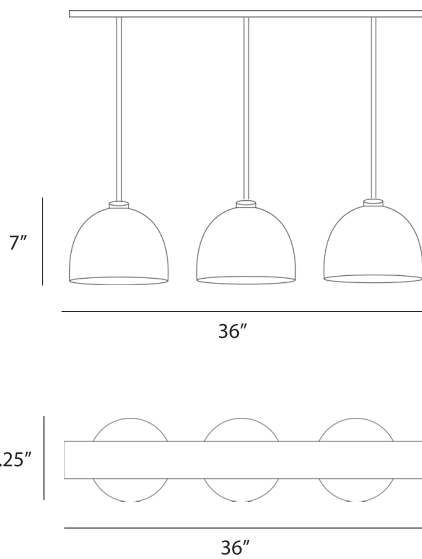

MUSHLUME

LIGHTING COLLECTION

LINEAR 3 SHADE CHANDELIER

DIMENSIONS

TECHNICAL INFO

Pre-wired ceiling mounted (hardware included)
Compatible with all medium base LED bulbs
E26 socket
Recommended for use with LED bulb only
max equivalent to 40 watts
120V 60Hz
4 feet of cord included (custom lengths available)
Lampshade is installed and removed by shade ring
Shade ring inner-diameter:
1-9/16in outer-diameter: 2-3/16in

DIMENSIONS

TECHNICAL INFO

Pre-wired ceiling mounted (hardware included)
Compatible with all medium base LED bulbs
E26 socket
Recommended for use with LED bulb only
max equivalent to 40 watts
120V 60Hz
4 feet of cord included (custom lengths available)
Lampshade is installed and removed by shade ring
Shade ring inner-diameter: 1-9/16in
outer-diameter: 2-3/16in