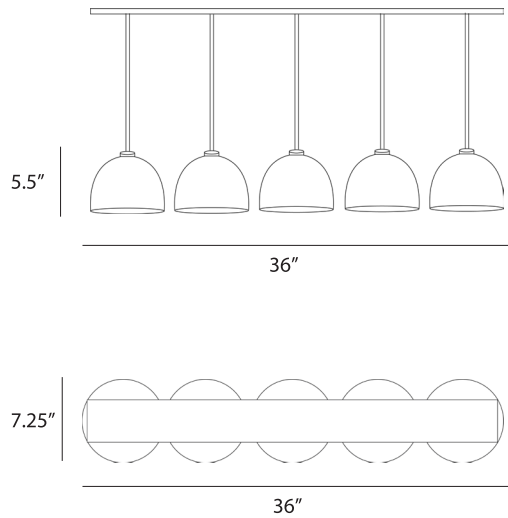

MUSHLUME

LIGHTING COLLECTION

LINEAR 3 SHADE CHANDELIER

DIMENSIONS

TECHNICAL INFO

Pre-wired ceiling mounted (hardware included)
Compatible with all medium base LED bulbs
E26 socket
Recommended for use with LED bulb only
max equivalent to 40 watts
120V 60Hz
4 feet of cord included (custom lengths available)
Lampshade is installed and removed by shade ring
Shade ring inner-diameter:
1-9/16in outer-diameter: 2-3/16in

DIMENSIONS

TECHNICAL INFO

Pre-wired ceiling mounted (hardware included)
Compatible with all medium base LED bulbs
E26 socket
Recommended for use with LED bulb only
max equivalent to 40 watts
120V 60Hz
4 feet of cord included (custom lengths available)
Lampshade is installed and removed by shade ring
Shade ring inner-diameter: 1-9/16in
outer-diameter: 2-3/16in