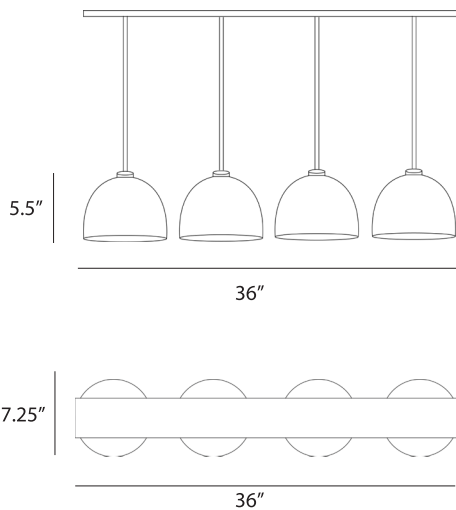

MUSHLUME

LIGHTING COLLECTION

LINEAR 3 SHADE CHANDELIER

DIMENSIONS

TECHNICAL INFO

Pre-wired ceiling mounted (hardware included)
Compatible with all medium base LED bulbs
E26 socket
Recommended for use with LED bulb only
max equivalent to 40 watts
120V 60Hz
4 feet of cord included (custom lengths available)
Lampshade is installed and removed by shade ring
Shade ring inner-diameter:
1-9/16in outer-diameter: 2-3/16in

DIMENSIONS

TECHNICAL INFO

Pre-wired ceiling mounted (hardware included)
Compatible with all medium base LED bulbs
E26 socket
Recommended for use with LED bulb only
max equivalent to 40 watts
120V 60Hz
4 feet of cord included (custom lengths available)
Lampshade is installed and removed by shade ring
Shade ring inner-diameter: 1-9/16in
outer-diameter: 2-3/16in