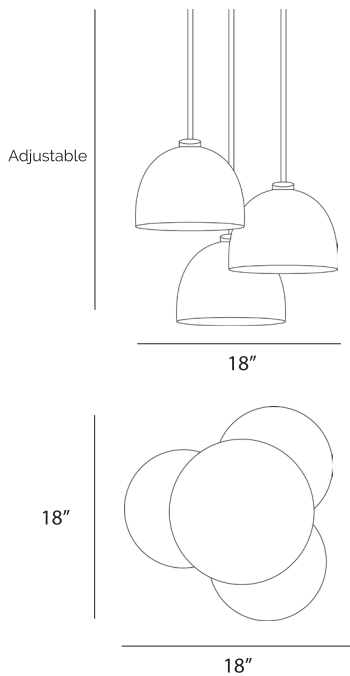

MUSHLUME

LIGHTING COLLECTION

STAGGER 3 SHADE CHANDELIER

DIMENSIONS

TECHNICAL INFO

Pre-wired ceiling mounted (hardware included)

Compatible with all medium base LED bulbs

E26 socket

Recommended for use with LED bulb only

max equivalent to 40 watts

120V 60Hz

4-6 feet of cord included (custom lengths available)

Lampshade is installed and removed by shade ring

Shade ring inner-diameter:

1-9/16in outer-diameter: 2-3/16in

Compatible with all medium base LED bulbs

E26 socket

Recommended for use with LED bulb only

max equivalent to 40 watts

120V 60Hz

4-6 feet of cord included (custom lengths available)

Lampshade is installed and removed by shade ring

Shade ring inner-diameter:

1-9/16in outer-diameter: 2-3/16in

HARDWARE + CLOTH CORD OPTIONS

DANIELLE TROFE