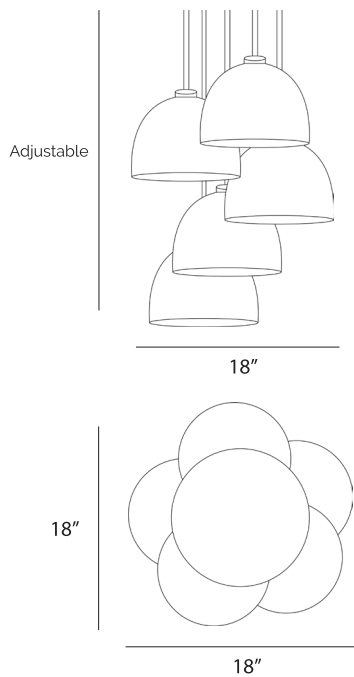

Recommended for use with LED bulb only

max equivalent to 40 watts

120V 60Hz

4-6 feet of cord included (custom lengths available)

Lampshade is installed and removed by shade ring

Shade ring inner-diameter:

1-9/16in outer-diameter: 2-3/16in

HARDWARE + CLOTH CORD OPTIONS

DANIELLE TROFE

MUSHLUME

LIGHTING COLLECTION

STAGGER 5 SHADE CHANDELIER

DIMENSIONS

TECHNICAL INFO

Pre-wired ceiling mounted (hardware included)

Compatible with all medium base LED bulbs

E26 socket

Recommended for use with LED bulb only

max equivalent to 40 watts

120V 60Hz

4-6 feet of cord included (custom lengths available)

Lampshade is installed and removed by shade ring

Shade ring inner-diameter:

1-9/16in outer-diameter: 2-3/16in

HARDWARE + CLOTH CORD OPTIONS

DANIELLE TROFE