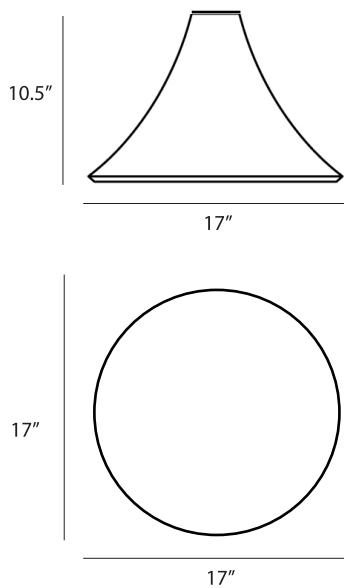

MUSHLUME

LIGHTING COLLECTION

TRUMPET PENDANT

DIMENSIONS

TECHNICAL INFO

Pre-wired ceiling mounted (hardware included)
Compatible with all medium base LED bulbs
E26 socket
Recommended for use with LED bulb only
max equivalent to 40 watts
120V 60Hz
6 feet of cord included (custom lengths available)
Lampshade is installed and removed by shade ring
Shade ring inner-diameter:
1-9/16in outer-diameter: 2-3/16in