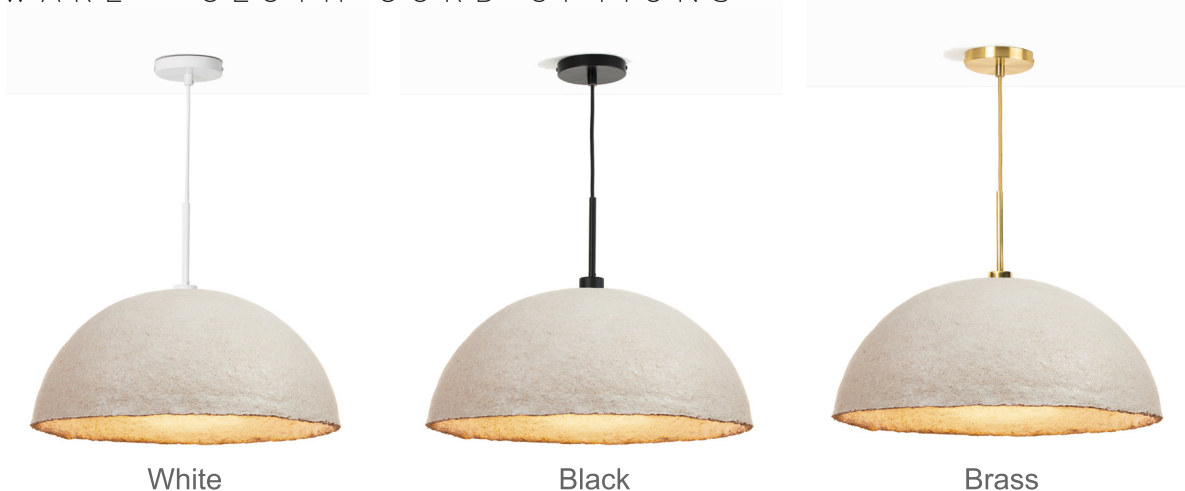

HARDWARE + CLOTH CORD OPTIONS